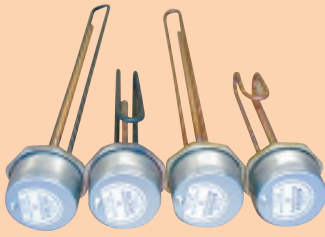

Copper Immersion Heaters with Duo Stat

- Rated at 3kW
- Complete with thermostat
- Manual reset safety cut-out also incorporated
- Approved to new standard BS EN 60335-2-73

Code	Description
AVIH11T	11" with thermostat
AVIH18T	18" with thermostat
AVIH27T	27" with thermostat

Code	Description
AVHDXLWH	1.60kW brilliant white enamel
AVHDXLCH	1.60kW polished stainless steel
AVHDXLSS	1.60kW satin stainless steel

Stainless Steel Hand Dryer

- Automatic 'no touch' version
- Satin polished stainless steel cover
- Specially designed for food preparation areas and hospital applications
- Elegant and quiet