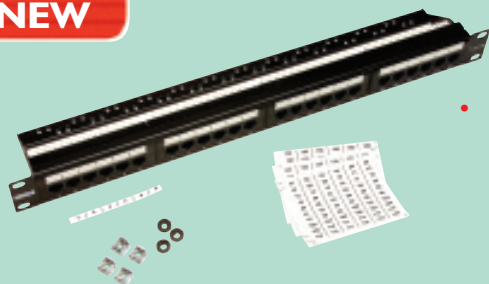

Cat5E Krone Tool

AV5EPDT

Code	Description
AV5EPDT	Krone IDC punch down tool

Cat5E Patch Panel

- Complete with numbered labels and rear cable management

Code	Description
AV5EPP24BK	1U 24 way black

Cat5E Power Distribution Units

Cat5E Patch Leads

- Terminated with RJ45 plugs with moulded strain relief boots
- Available in BU (blue), GN (green), GY (grey), RD (red) and YW (yellow) - add code to replace **

Code	Description
AV5EPL1**B	1 metre patch lead
AV5EPL2**B	2 metre patch lead
AV5EPL3**B	3 metre patch lead
AV5EPL5**B	5 metre patch lead

Category 6 Cable

NEW

- Solid unshielded 4 twisted pair cable
- 305 metre pull box

Code	Description
PVC UTP	
AV6PVC GREY	Grey (per 305m)
LSF UTP	
AV6LSF VIOLET	Violet (per 305m)

Cat6 Outlets

NEW

AV6LJ6C

Code	Description
AV6MOD	Euro outlet
AV6LJ6C	LJ6C outlet

Cat6 Patch Panel

NEW

- Complete with numbered labels and rear cable management

Code	Description
AV6PP24BK	1U 24 way black

Cat6 Patch Leads

NEW

- Terminated with RJ45 plugs with moulded strain relief boots
- Available in BU (blue), GN (green), GY (grey), RD (red) and YW (yellow) - add code to replace **