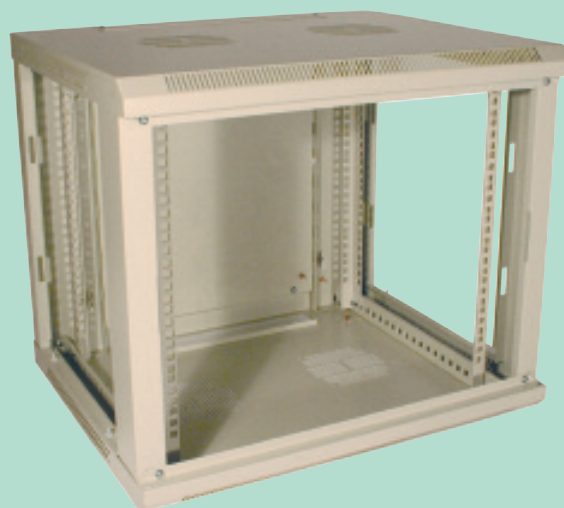

Cat5E Krone Tool

AV5EPDT

Code	Description
AV5EPDT	Krone IDC punch down tool

Cat5E Patch Panel

- Complete with numbered labels and rear cable management

Code	Description
AV5EPP24BK	1U 24 way black

Cat5E Power Distribution Units

Cat6 Patch Panel

NEW

- Complete with numbered labels and rear cable management

Code	Description
AV6PP24BK	1U 24 way black

Cat6 Patch Leads

NEW

- Terminated with RJ45 plugs with moulded strain relief boots
- Available in BU (blue), GN (green), GY (grey), RD (red) and YW (yellow) - add code to replace **

Code	Description
AV6PL1**B	1 metre patch lead
AV6PL2**B	2 metre patch lead
AV6PL3**B	3 metre patch lead
AV6PL5**B	5 metre patch lead

Data Cabinets

Data cabinet fully assembled

Data cabinet showing easy all round access

- Standard light grey finish in 6U,9U,12U,15U AND 18U heights
- All units are 600mm wide and 500mm deep
- 30kg (evenly distributed) loading capacity
- Single person installation design
- Supplied fully assembled
- Easy mount brackets allow the cabinet to be hung in position before being securely bolted to the wall
- Lockable fully glazed door with quick release hinges for easy door removal and also allowing the door to be right or left hand hinged
- Removable key locking side panels and a screw fixed rear panel as standard
- Complete with two pairs of fully adjustable 19" mounting rails
- Cable entry is via gland plated slots positioned towards the rear of the top and bottom panel
- Top and bottom panels incorporate ventilation slots to allow fans to be bolted inside the cabinet