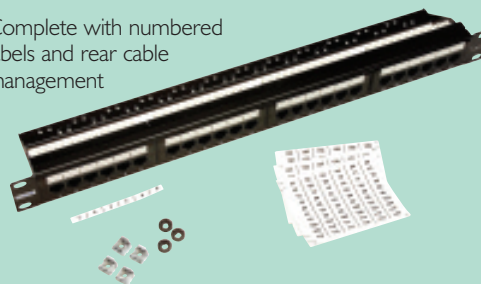

Code	Description
AV5EMOD	Euro outlet
AV5ELJ6C	LJ6C outlet

Cat5E Face Plates and Blanks

AV5EFP1B

AV5EFP2F

Code	Description
AV5EFP1B	Single gang bevelled face plate
AV5EFP2B	Double gang bevelled face plate
AV5EFP1F	Single gang flat face plate
AV5EFP2F	Double gang flat face plate
AV5EBLQ	Quarter module blank
AV5EBLH	Half module blank

Cat5E Krone Tool

AV5EPDT

Code	Description
AV5EPDT	Krone IDC punch down tool

Cat5E Patch Panel

- Complete with numbered labels and rear cable management

Code	Description
AV5EPP24BK	1U 24 way black

Cat5E Power Distribution Units